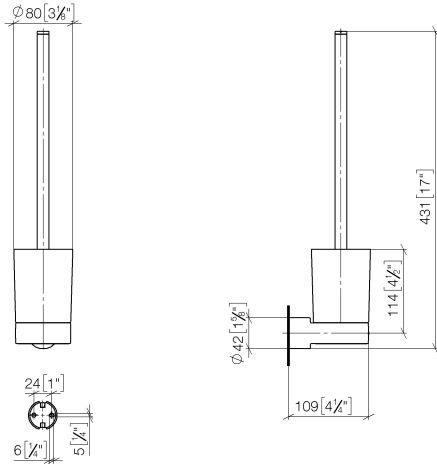

Toilet brush set wall model - Chrome

83 900 832

- crystal glass brush holder, matte
- brush, matte black
- width 80mm
- height 430 mm
- 111mm projection

 Chrome

83 900 832-00

 Soft Black

83 900 832-69

Toilet brush set wall model - Chrome

83 900 832

mm [inches]

Toilet brush set wall model - Chrome

83 900 832

Parts for other finishes can be found here: [Soft Black](#)

Spare parts list

No.	Item Number	Name	Quantity used	Delivery time
1	05 30 31 025 00 90	fixing set	1	2