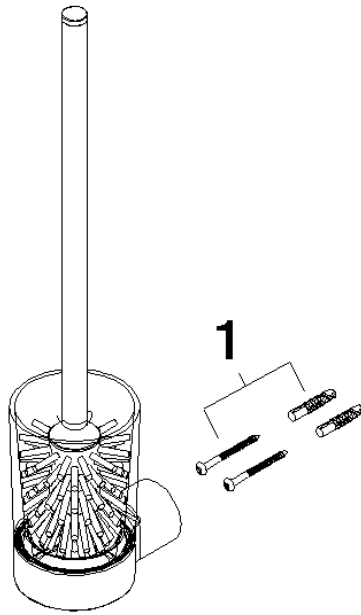

Toilet brush set wall model - Chrome

83 900 832

- crystal glass brush holder, matte
- brush, matte black
- width 80mm
- height 430 mm
- 111mm projection

 Chrome

83 900 832-00

 Soft Black

83 900 832-69

Toilet brush set wall model - Chrome

83 900 832

mm [inches]

Toilet brush set wall model - Chrome

83 900 832

Parts for other finishes can be found here: [Soft Black](#)

Spare parts list

No.	Item Number	Name	Quantity used	Delivery time
1	05 30 31 025 00 90	fixing set	1	2